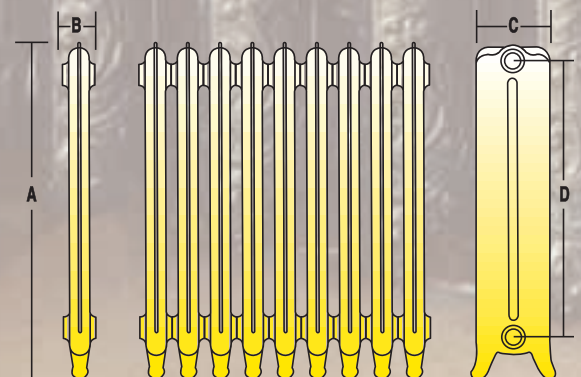

Traditional Cast-Iron Radiators

Characteristics

- The Venetian cast-iron radiator elegantly combines opulent style with modern heating efficiency.
- Available in three heights (954mm, 760mm & 660mm) the venetian is ideal for traditional styled new build or period refurbishment projects.
- Available immediately ex-stock from our Wicklow Distribution Centre.
- Each section is pressure tested to 10 bar, working pressure 6 bar.
- Raised floral pattern motif.
- Each Venetian cast-iron radiator comes with a 10-year manufacturers warranty.
- All heat outputs quoted conform to European Standard EN442.

Per section details

		650	750	950
Columns		1	1	1
Height (mm)	(A)	660	760	954
Width (mm)	(B)	76	76	76
Depth (mm)	(C)	180	180	180
Output Watts		141	155	182
Output Btu/HR		481	528	625
Weight (kg)		10.3	11.0	13.5
Water Content (lt)		2.4	2.6	3.3
Tapping Dist. (mm) (D)		505	600	795